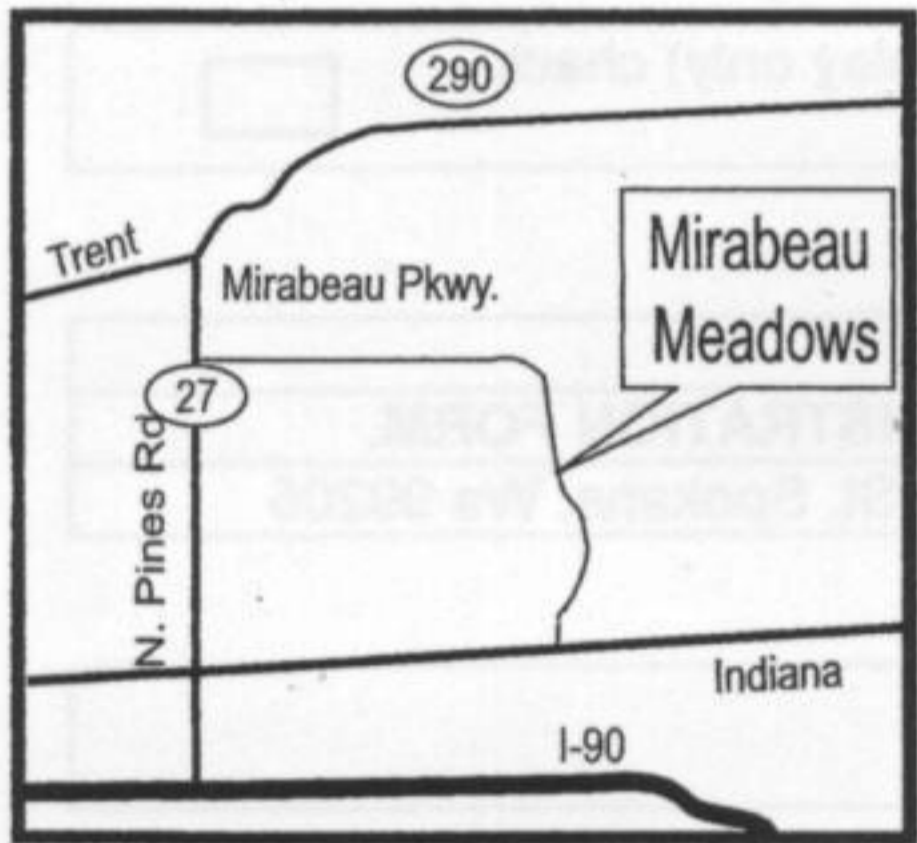

THIS YEAR'S CENTERPIECE CELEBRATES

RESTOMODS

Everyone can help
us support:

UGM
UNION GOSPEL MISSION

by bringing
donations of
toiletries

Check us out on

Participants must pre-register by August 24, 2019

See Registration form on the reverse side of this page.

For general information or additional registration information, call Jeanette at 509-922-3431 or
contact Jerry at 509-385-9992 or e-mail 3PhincusG@gmail.com